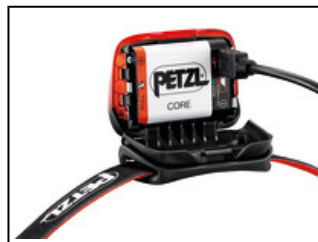

Universe	Sport
Type	Lighting
Category	ACTIVE headlamps
Subcategory	ACTIVE headlamps

ACTIK® CORE

The rechargeable ACTIK CORE headlamp offers 420 lumens of power, which, along with its multi-beam design, makes it ideal for dynamic outdoor activities like mountaineering, running, hiking and backpacking. Red lighting preserves night vision and prevents members of a group from blinding each other. The reflective headband provides night visibility. ACTIK CORE comes with the CORE rechargeable battery and is also compatible with three AAA/LR03 batteries (not included), thanks to the HYBRID CONCEPT design. Mounting accessories allow the lamp to be attached to any kind of helmet, or to a bicycle.

Multi-beam headlamp designed for proximity lighting, movement, and distance vision. White or red lighting for nighttime stealth.

Easy charging via battery with micro USB port.

The reflective headband provides night visibility.

- Selling Points**
- Lightweight, compact and bright:
 - 420 lumens at 75 g
 - Two beam patterns (flood or mixed) and several white brightness levels meet the need for high-performance lighting in dynamic outdoor activities: proximity or distance vision and rapid movement
 - red lighting preserves night vision and prevents members of a group from blinding each other
 - reflective headband for night visibility
 - Rechargeable and easy to use:
 - CORE battery charges via micro USB port
 - HYBRID CONCEPT design: ACTIK CORE comes with the CORE rechargeable battery and is also compatible with three standard batteries
 - single button for quick and easy selection of brightness or light color
 - detachable, washable headband
 - LOCK function to avoid accidentally turning it on during transit or storage
 - Compatible with mounting accessories that allow the lamp to be attached to any kind of helmet, or to a bicycle.